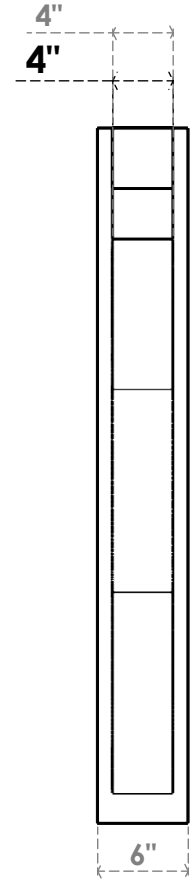

ITEM NUMBER: OUTUROC040X060X46000X46000X040X020X040FST44RCPR

4"W TOP X 6"W BACK X 46"D X 46"H X 4"T TOP X 2"T BACK TIMBERTHANE ROUGH CEDAR FUNSTON FAUX WOOD OPEN OUTLOOKER, BLOCK TOP AND BACK, 4"W CLOSED BRACE, PRIMED TAN

EKENA MILLWORK
2300 WEST MAIN ST.
CLARKSVILLE, TX 75426
TOLL FREE: 866-607-0453
WWW.EKENAMILLWORK.COM

NOTES

1. INSTALLATION TO BE COMPLETED IN ACCORDANCE WITH MANUFACTURER'S SPECIFICATIONS.
2. DRAWING MAY NOT BE TO SCALE
3. THIS DRAWING IS INTENDED FOR DESIGN AND PLANNING PURPOSES ONLY.
4. ALL INFORMATION CONTAINED HEREIN WAS CURRENT AT THE TIME OF DEVELOPMENT BUT MUST BE REVIEWED AND APPROVED BY THE PRODUCT MANUFACTURER TO BE CONSIDERED ACCURATE.
5. TIMBERTHANE ARCHITECTURAL PRODUCTS ARE MADE FROM HIGH DENSITY URETHANE AND COME FACTORY PRIMED