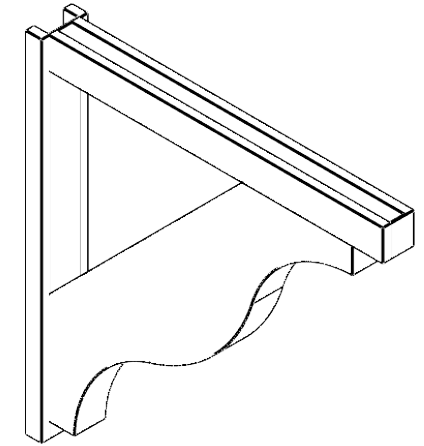

ITEM NUMBER: OUTUROC040X060X46000X46000X040X020X040FST44RCPR

4"W TOP X 6"W BACK X 46"D X 46"H X 4"T TOP X 2"T BACK TIMBERTHANE ROUGH CEDAR FUNSTON FAUX WOOD OPEN OUTLOOKER, BLOCK TOP AND BACK, 4"W CLOSED BRACE, PRIMED TAN

EKENA MILLWORK
2300 WEST MAIN ST.
CLARKSVILLE, TX 75426
TOLL FREE: 866-607-0453
WWW.EKENAMILLWORK.COM

NOTES

1. INSTALLATION TO BE COMPLETED IN ACCORDANCE WITH MANUFACTURER'S SPECIFICATIONS.
2. DRAWING MAY NOT BE TO SCALE
3. THIS DRAWING IS INTENDED FOR DESIGN AND PLANNING PURPOSES ONLY.
4. ALL INFORMATION CONTAINED HEREIN WAS CURRENT AT THE TIME OF DEVELOPMENT BUT MUST BE REVIEWED AND APPROVED BY THE PRODUCT MANUFACTURER TO BE CONSIDERED ACCURATE.
5. TIMBERTHANE ARCHITECTURAL PRODUCTS ARE MADE FROM HIGH DENSITY URETHANE AND COME FACTORY PRIMED