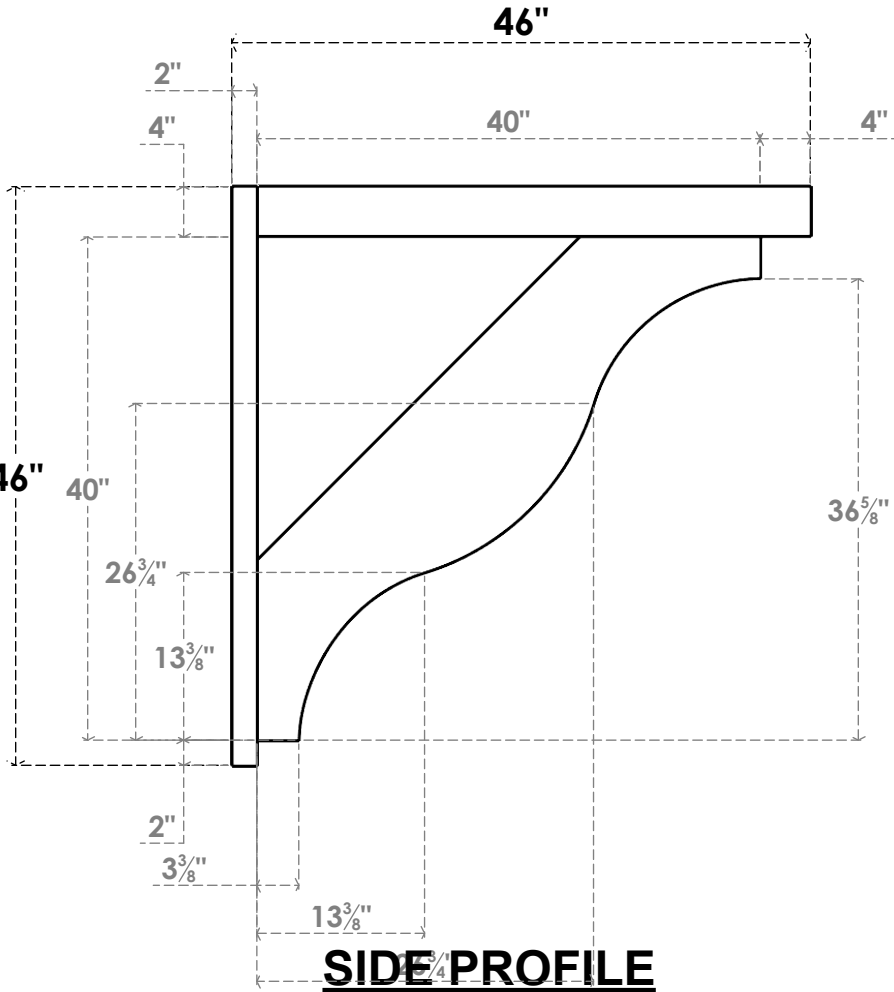

ITEM NUMBER: OUTUROC040X060X46000X46000X040X020X040FST44RCPR

4"W TOP X 6"W BACK X 46"D X 46"H X 4"T TOP X 2"T BACK TIMBERTHANE ROUGH CEDAR FUNSTON FAUX WOOD OPEN OUTLOOKER, BLOCK TOP AND BACK, 4"W CLOSED BRACE, PRIMED TAN

EKENA MILLWORK
2300 WEST MAIN ST.
CLARKSVILLE, TX 75426
TOLL FREE: 866-607-0453
WWW.EKENAMILLWORK.COM

NOTES

1. INSTALLATION TO BE COMPLETED IN ACCORDANCE WITH MANUFACTURER'S SPECIFICATIONS.
2. DRAWING MAY NOT BE TO SCALE
3. THIS DRAWING IS INTENDED FOR DESIGN AND PLANNING PURPOSES ONLY.
4. ALL INFORMATION CONTAINED HEREIN WAS CURRENT AT THE TIME OF DEVELOPMENT BUT MUST BE REVIEWED AND APPROVED BY THE PRODUCT MANUFACTURER TO BE CONSIDERED ACCURATE.
5. TIMBERTHANE ARCHITECTURAL PRODUCTS ARE MADE FROM HIGH DENSITY URETHANE AND COME FACTORY PRIMED